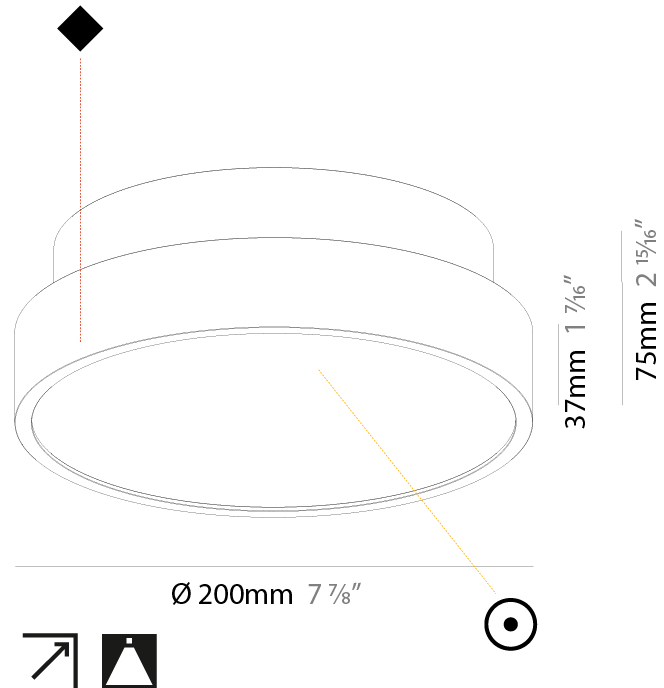

PROJECT	
TYPE	
SPECIFIER	
QUANTITY	
DATE	

SIGN DIVA SURFACE

A3D090-

base number	LED Dimming	Color Temperature	Finishes (Diamond)	Diffuser with Ring
-------------	-------------	-------------------	--------------------	--------------------

Shape: Round
Diameter (mm): 200
Diameter (in): 7 7/8
Height (mm): 75
Height (in): 2 15/16
Weight (kg): 1.122
Weight (lbs): 2.474
Diffuser: PMMA - Opal/Micro-Prism/Sparkling Secret/Vintage Industrial with Shine Ring
Fixture Finish: SSR / BKV / CWI / CRY / HAB / UFT / ITA / RUA / FTG / MYG / LOD / PUS / FRO / FUP / KIA / POP / BLS / SPG / MEY / GOH / CHC / COM / ABZ / JAG / OBR / MOS / ROR
Fixture Material: PMMA / Extruded Aluminum / Steel

PHYSICAL

Shape: Round
 Diameter (mm): 200
 Diameter (in): 7 7/8
 Height (mm): 75
 Height (in): 2 15/16
 Weight (kg): 1.122
 Weight (lbs): 2.474
 Fixture Material: PMMA / Extruded Aluminum / Steel

ELECTRICAL

LED

Color Temperature (°K): 3000
 Max. Delivered Lumen (lm): 1040
 CRI: >92 CRI
 Lamp Life (hrs): 50000

OPTICAL

RATINGS AND CERTIFICATIONS

Certified By: Certified for North American Standards
 IP rating: IP20