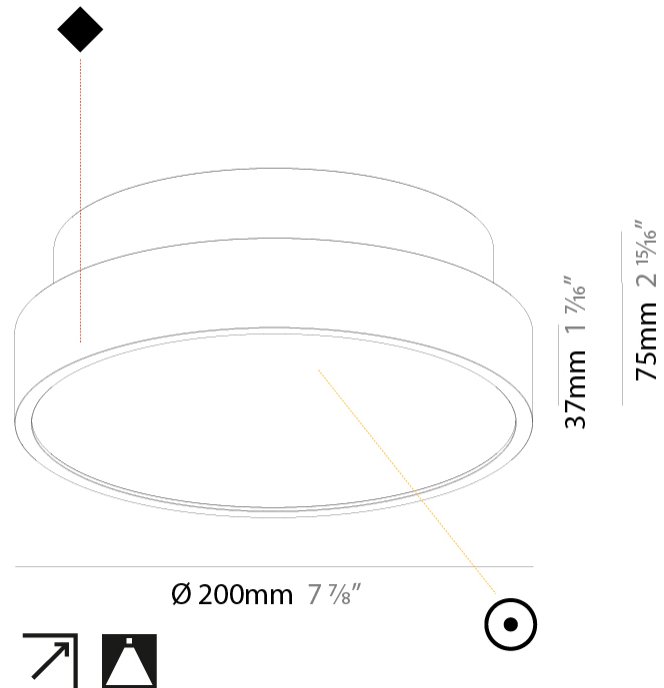

PROJECT	
TYPE	
SPECIFIER	
QUANTITY	
DATE	

SIGN DIVA SURFACE

A3D090-

base number	LED Dimming	Color Temperature	Finishes (Diamond)	Diffuser with Ring
-------------	-------------	-------------------	--------------------	--------------------

Shape: Round
Diameter (mm): 200
Diameter (in): 7 7/8
Height (mm): 75
Height (in): 2 15/16
Weight (kg): 1.122
Weight (lbs): 2.474
Diffuser: PMMA - Opal/Micro-Prism/Sparkling Secret/Vintage Industrial with Shine Ring
Fixture Finish: SSR / BKV / CWI / CRY / HAB / UFT / ITA / RUA / FTG / MYG / LOD / PUS / FRO / FUP / KIA / POP / BLS / SPG / MEY / GOH / CHC / COM / ABZ / JAG / OBR / MOS / ROR
Fixture Material: PMMA / Extruded Aluminum / Steel

LED

Color Temperature (°K): 3000 / 3500 / 4000
Max. Delivered Lumen (lm): 1040 / 1058 / 1080
CRI: >90 CRI
Lamp Life (hrs): 50000

OPTICAL

RATINGS AND CERTIFICATIONS

Certified By: Certified for North American Standards
IP rating: IP20

PHYSICAL

Shape: Round
 Diameter (mm): 200
 Diameter (in): 7 7/8
 Height (mm): 75
 Height (in): 2 15/16
 Weight (kg): 1.122
 Weight (lbs): 2.474
 Fixture Material: PMMA / Extruded Aluminum / Steel

ELECTRICAL